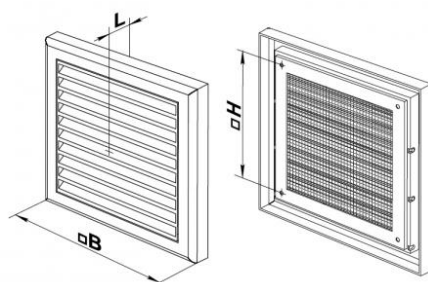

## Description:

Decoration of supply and exhaust vents of public, residential and industrial ventilation system.

## Dimensions and price list

Dimensions are expressed in mm

Item normally available from stock

model	B	H	L	Effective section m <sup>2</sup>	euro
EMV 100 S	154	110	15	0,0067	∨
EMV 120 S	187	142	15	0,0080	∨
EMV 150 S	204	179	16	0,0092	∨
EMV 250 S	250	214	14	0,0200	∨